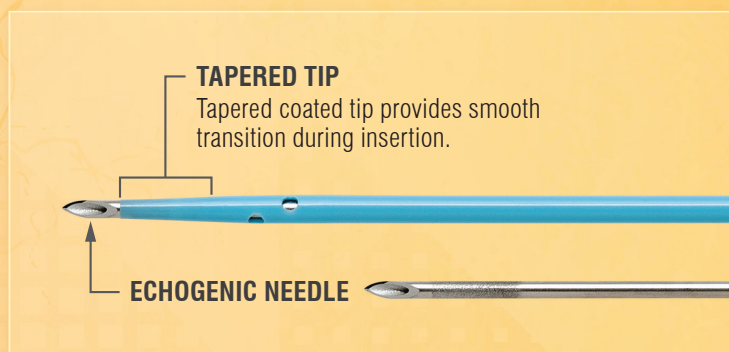

## DRAINAGE CATHETER

**MULTIPLE SIZES**  
Available in 7CM and 10CM lengths.

### ORDERING INFORMATION

CATALOG #	SIZE	LENGTH	TIP	LUER	QTY
CESSF5070	5F	7CM	STRAIGHT	SLIP FIT	10/BOX
CESSF5100	5F	10CM	STRAIGHT	SLIP FIT	10/BOX
CESLL5070	5F	7CM	STRAIGHT	LUER LOCK	10/BOX
CESLL5100	5F	10CM	STRAIGHT	LUER LOCK	10/BOX

#### CONTENTS:

(1) Centesis Drainage Catheter (1) End Cap