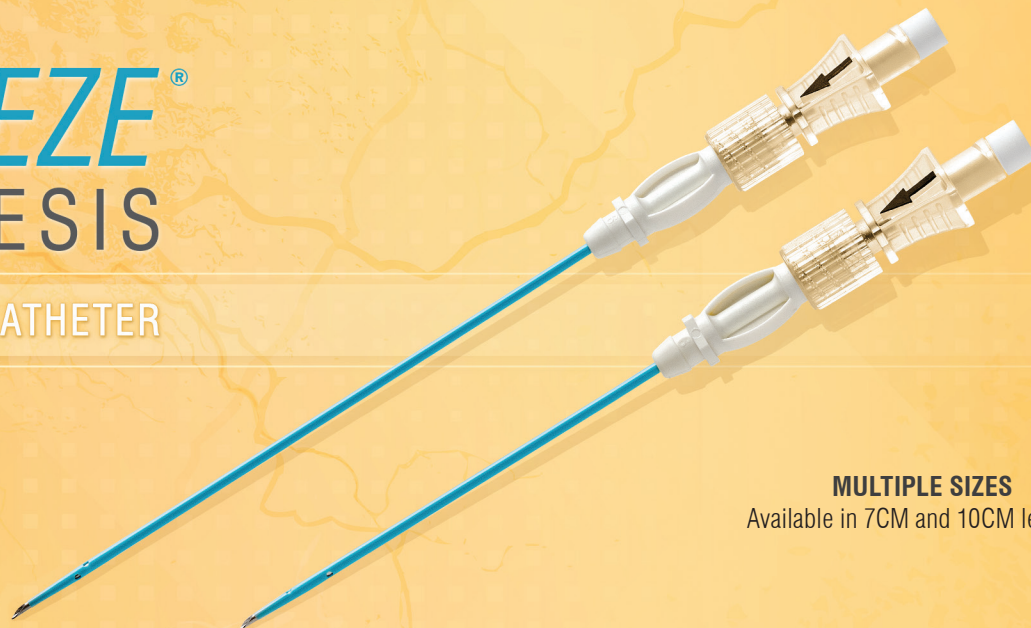

# BREEZE<sup>®</sup> CENTESIS

## DRAINAGE CATHETER

**MULTIPLE SIZES**  
Available in 7CM and 10CM lengths.

### ORDERING INFORMATION

CATALOG #	SIZE	LENGTH	TIP	LUER	QTY
CESSF5070	5F	7CM	STRAIGHT	SLIP FIT	10/BOX
CESSF5100	5F	10CM	STRAIGHT	SLIP FIT	10/BOX
CESLL5070	5F	7CM	STRAIGHT	LUER LOCK	10/BOX
CESLL5100	5F	10CM	STRAIGHT	LUER LOCK	10/BOX

#### CONTENTS:

(1) Centesis Drainage Catheter (1) End Cap